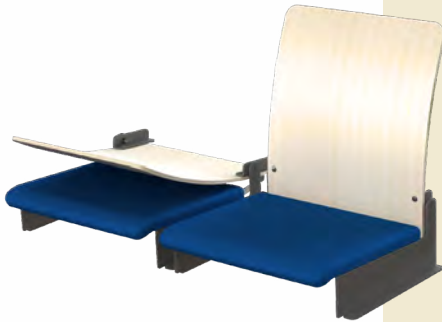

Seat model, color scheme and functionalities can be customized according to space.

The seats can be installed on the rail, on the vertical or horizontal surface of the tribune or freely on the floor.

AP 23

MILA

OLYMPIA

INDOOR SEAT

AP WOOD

Piironen AP Wood is an indoor seat, which is particularly suitable for telescopic seating systems.

The seat can be customized according to space and customer needs.

The surface material of the seat is wood veneer or laminate. Seat is also available without upholstery, seat part upholstered or backrest partially upholstered.

Suitable for mounting on a telescope. The folding mechanism of the seat is fully automatic.

- Ergonomic and flexible backrest
- Available with or without armrests
- Installation on horizontal surface of the tribune
- Fully automatic folding mechanism in telescopic system
- Meets the fire classification requirements