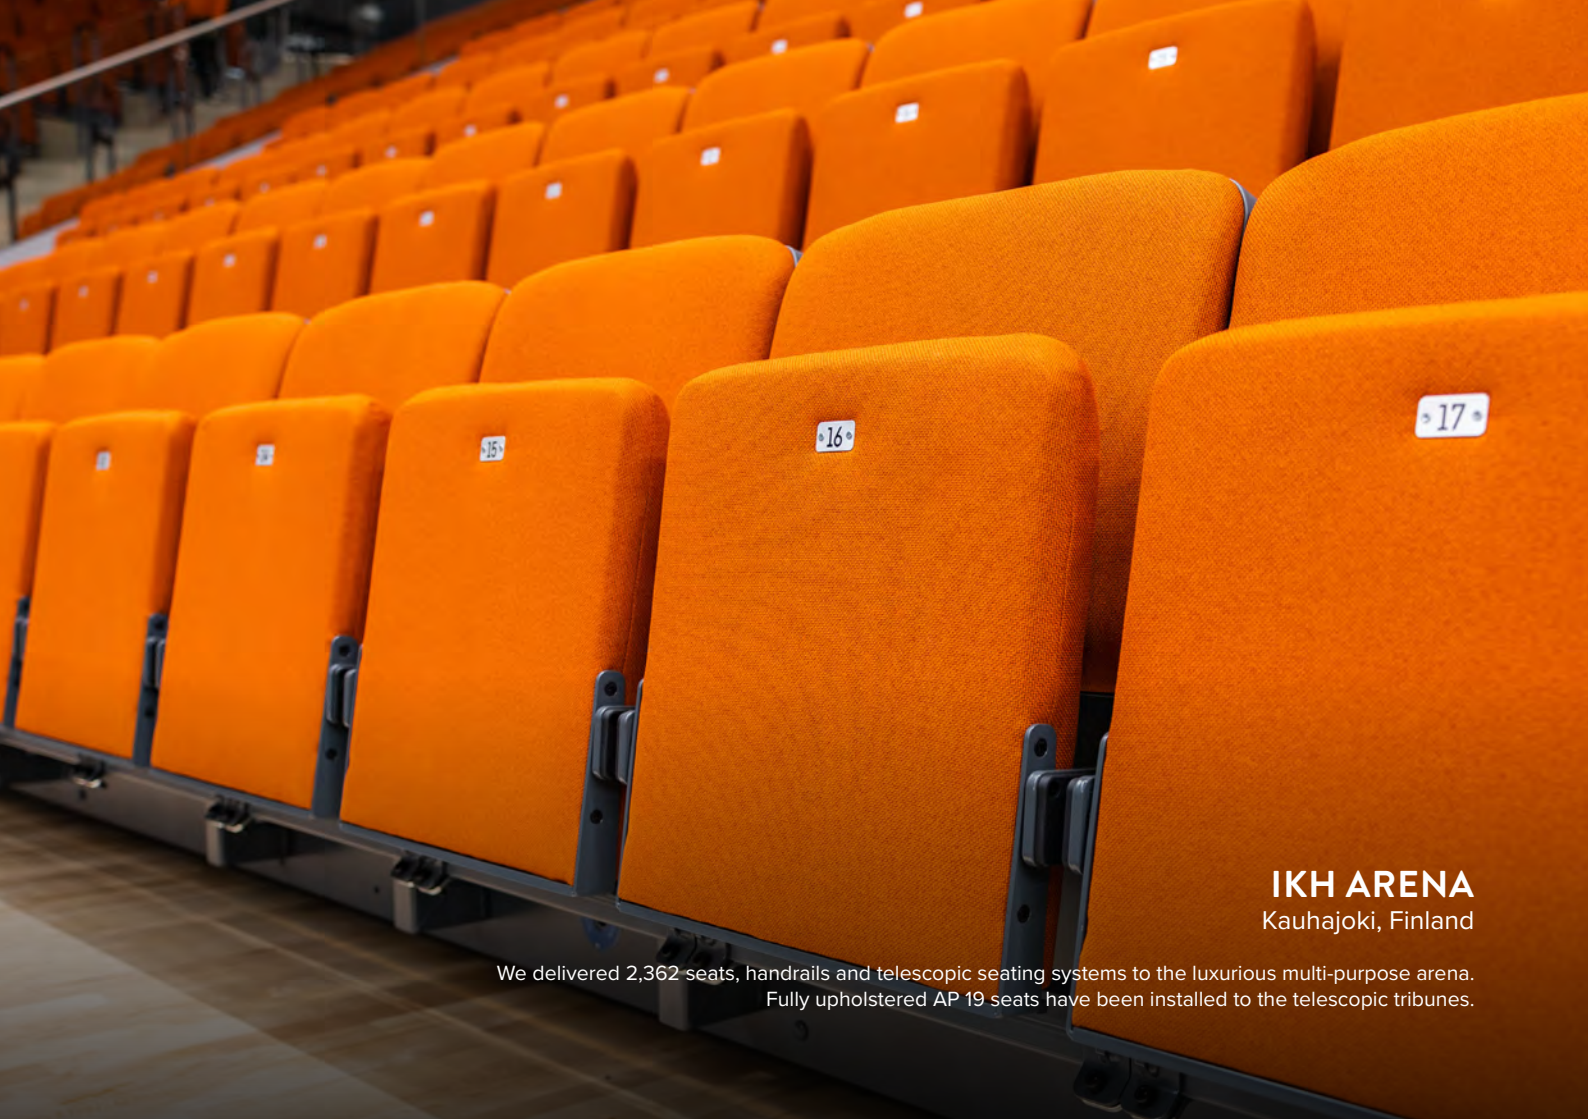

IKH ARENA
Kauhajoki, Finland

We delivered 2,362 seats, handrails and telescopic seating systems to the luxurious multi-purpose arena. Fully upholstered AP 19 seats have been installed to the telescopic tribunes.