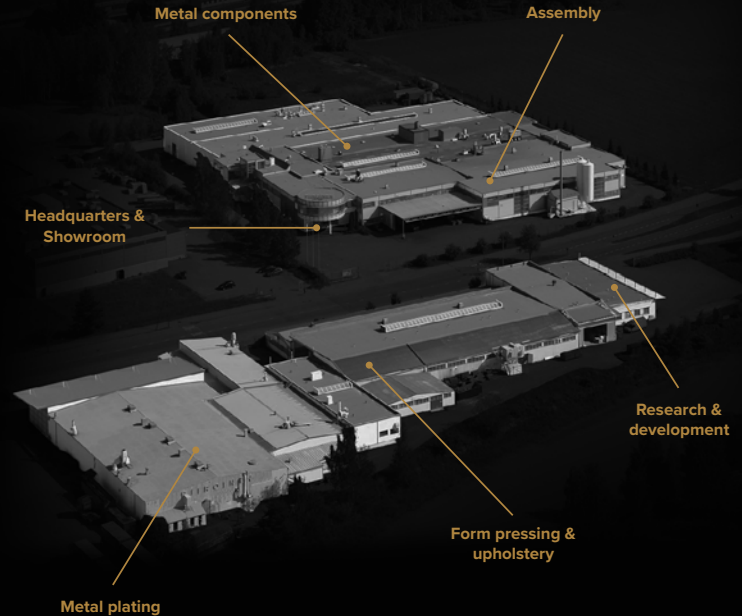

OUR PRODUCTION FOCUSES ON OUR OWN FACTORY IN SALO

Piironen works in the manufacturing industry business areas seamlessly supporting each other.

We are creating a sustainable future by producing well-designed high-quality products and solutions for public spaces and venues.

We have learned to meet the high standards of our customers, so we also offer our expertise as subcontracting services to other companies.

**COME TO VISIT US
AT OUR FACTORY**

→ Activate your ticket at
piironen.com/visit