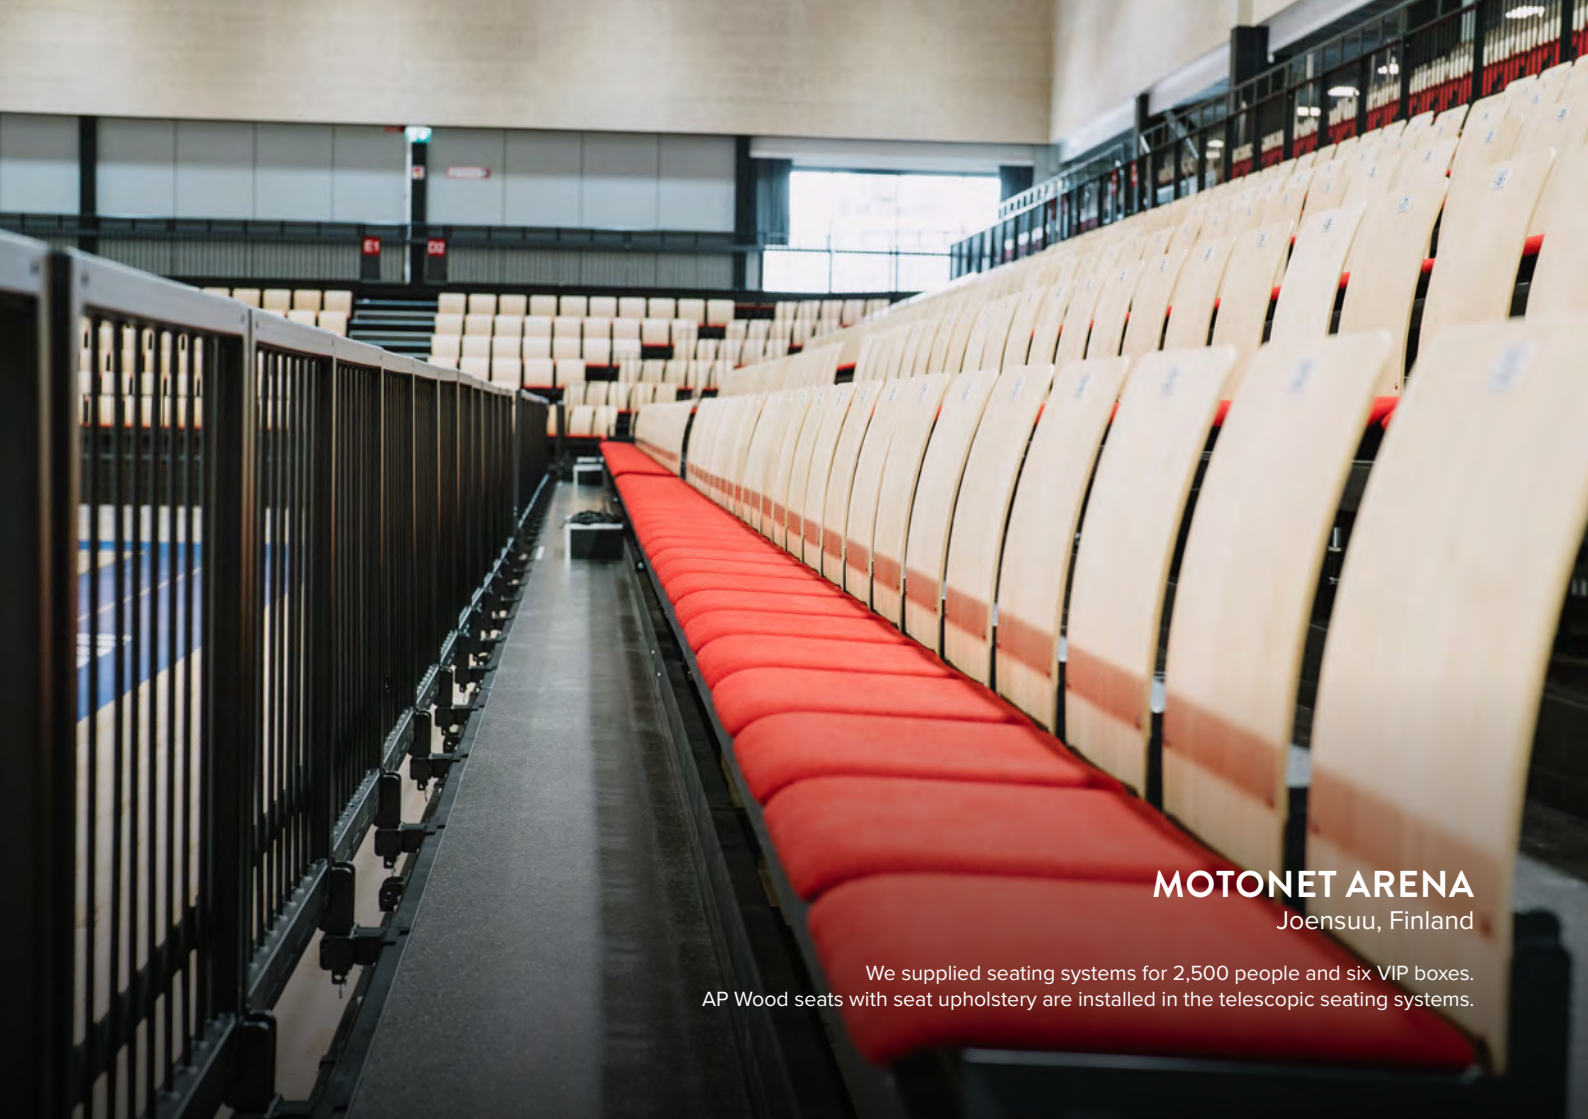

MILA

OLYMPIA

INDOOR SEAT

AP WOOD

Piironen AP Wood is an indoor seat, which is particularly suitable for telescopic seating systems.

The seat can be customized according to space and customer needs.

The surface material of the seat is wood veneer or laminate. Seat is also available without upholstery, seat part upholstered or backrest partially upholstered.

Suitable for mounting on a telescope. The folding mechanism of the seat is fully automatic.

- Ergonomic and flexible backrest
- Available with or without armrests
- Installation on horizontal surface of the tribune
- Fully automatic folding mechanism in telescopic system
- Meets the fire classification requirements