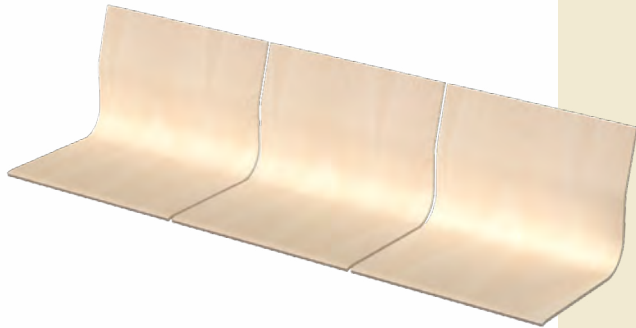

INDOOR SEAT

MILA

Piironen Mila is a solid form pressed indoor seat that is pleasant to sit on.

Thanks to the ergonomic design, it is pleasant to sit in even longer.

Can be installed as a row or as a single seat. The seat is durable and easy to keep clean.

The surface material of the seat is wood veneer or laminate. Seat is also available with upholstery.

- Ergonomic design
- Installation vertical or horizontal surface of the tribune
- Meets fire classification requirements