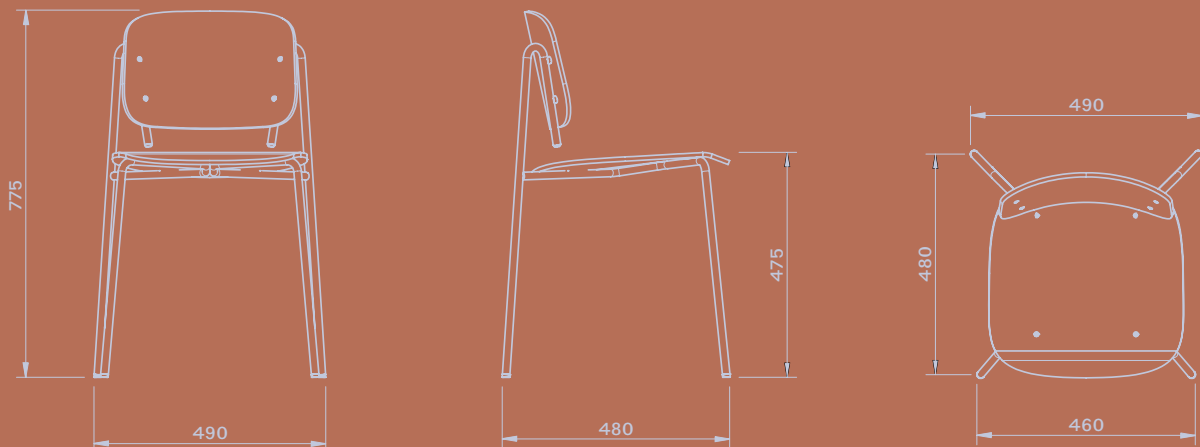

Pepita with higher seat height

Contact us

ANNA LAITALA
Account Manager
anna.laitala@piiroinen.com
+358 44 493 8866

JUHO NIEMINEN
Account Manager
juho.nieminen@piiroinen.com
+358 44 244 2358

TIMO KAIVONEN
Business Director
timo.kaivonen@piiroinen.com
+358 44 336 2995