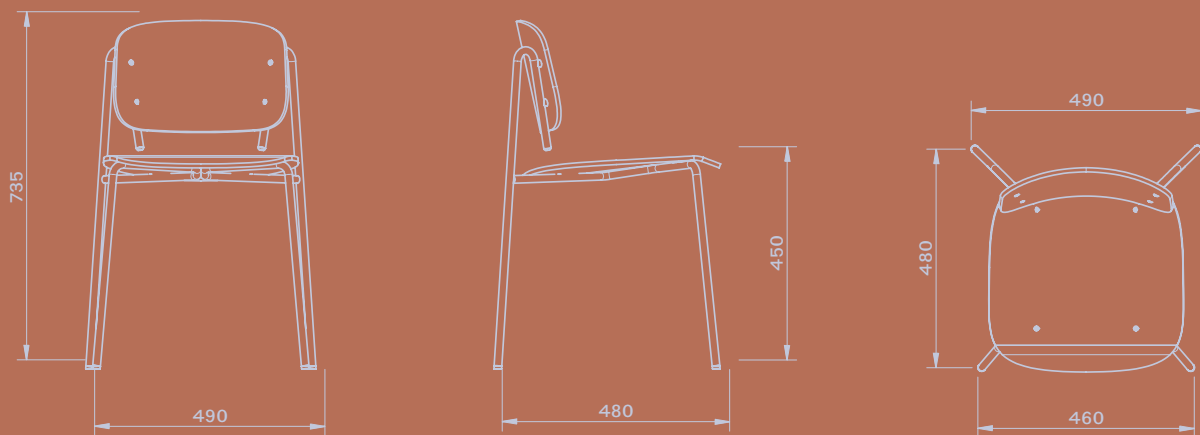

Ergonomics at the forefront

School days are long, and children often have to sit still for extended periods. That's why the ergonomics of student chairs are particularly important. Pepita is available in two heights and provides a comfortable seating experience.

Student chair that cannot tip over

Despite its lightweight structure, Pepita is a sturdy and safe student chair suitable for both the classroom and the cafeteria. The chair is designed so that it cannot tip over.

Pepita with lower seat height